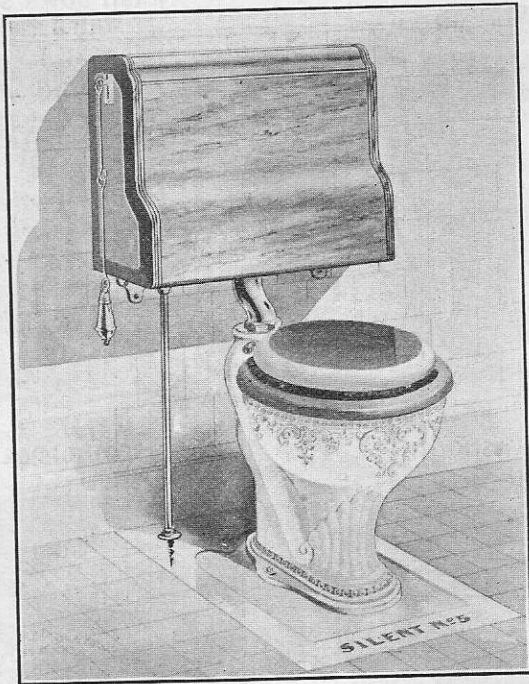

NOTE.—Floor Slabs for Bath Tubs, Closet and Urinal Stalls, etc., and Slabs of all descriptions also furnished to order.

See page with Dimension Table.

Syphon Jet Closet Combination

"SILENT No. 5."

PLATE A.

"SILENT No. 5" CLOSET COMBINATION includes Embossed Vitreous Syphon Jet Bowl, with Saddle Seat and Cover attached, Tank of special (Low Down Pattern), with nickel-plated brass Flush connection, $\frac{3}{8}$ inch Iron Pipe size nickel-plated brass Supply Pipe and nickel-plated brass Bolts with Washers.