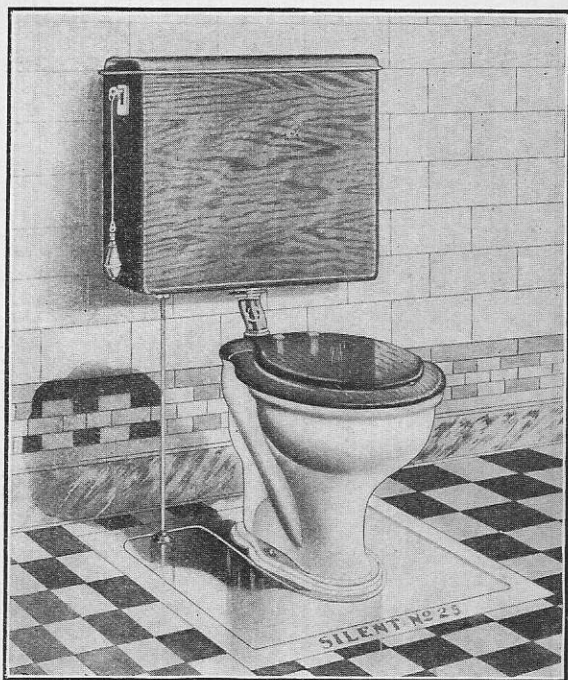

Can also furnish any other Wood work desired at special prices.

Countersunk Marble Floor Slab extra.

NOTE.—Unless otherwise ordered will be furnished as described with Plain Oak Wood work.

Roughing-in $12\frac{3}{4}$ inches.

Syphon Jet Closet Combination

"SILENT No. 25."

PLATE A.

"SILENT No. 25" CLOSET COMBINATION includes Plain Vitreous Syphon Jet Bowl, with Seat and Cover attached, Tank of (Low Down Pattern), nickel-plated brass Flush connection, $\frac{3}{8}$ inch nickel-plated brass Supply Pipe and nickel-plated brass Bolts with Washers.

Price, as described, in Plain or Antique Oak.....\$33.50

Price, as described, in Quartered or Golden Quartered Oak..... 36.00

If furnished with Embossed Bowl, add..... 1.00

If furnished with Vertical Vent, add..... 6.00