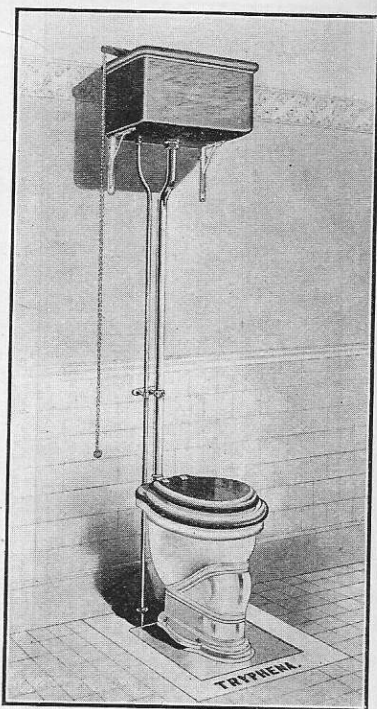

Can also furnish any other Wood work desired at special prices.
Countersunk Marble Floor Slab extra.

NOTE.—Unless otherwise ordered, will be furnished as described with Plain Oak Wood work.

Roughing-in $12\frac{3}{4}$ inches.

Washdown Closet Combination

"TRYPHENA."

PLATE A.

"TRYPHENA" CLOSET COMBINATION includes Plain Vitreous Washdown Syphon Bowl with Jet, with Seat and Cover attached, Round Corner Tank with Top Moulding, nickel-plated Tank Brackets, nickel-plated Flush and Supply Pipes, Chain, Pull, and nickel-plated brass Bolts with Washers.

Price, as described, in Plain or Antique Oak.....\$27.00
Countersunk Marble Floor Slab extra.

NOTE.—Unless otherwise ordered will be furnished with Plain Oak Wood work.

Roughing-in 15 inches.